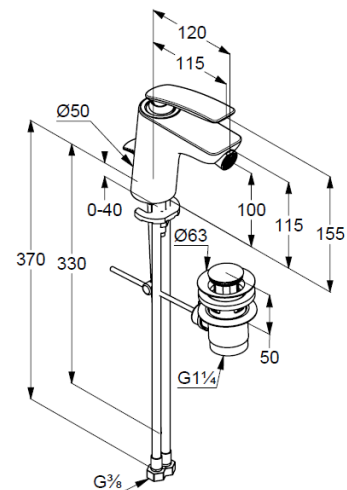

Technical Data

KLUDI BALANCE
Single lever bidet mixer
DN 15

Ref.:
522168775

Finishes:
87 black matt finished / chrome

Product description
Manufacturer KLUDI GmbH & Co. KG
Typ: KLUDI BALANCE
Single lever bidet mixer
Ref.: 522168775
Bidet mixer DN 15/ PN 10
single lever mixer
single hole mounted
solid lever, metal
Aerator, S-Pointer M24
ceramic cartridge with hotwater safety device
flow rate at 3 bar = 7,6 l/ min.
flexible hoses G 3/8 DVGW approved
rapid installation set
pop up waste 1 1/4" metal

Product picture

Dimensional drawing

Flow rate diagram