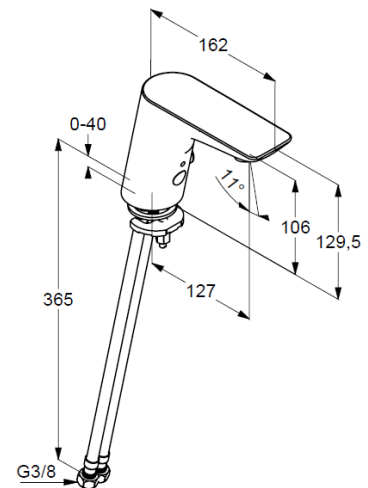

Technical Data

KLUDI BALANCE

electronic controlled basin mixer
DN 15

Ref.:
5210091

Finishes:
91 chrome/white

Product description

Manufacturer KLUDI GmbH & Co. KG
Typ: KLUDI BALANCE
Electronic controlled basin mixer DN 15
Ref.: 5210091
basin mixer DN 15
electronic controlled
with 6V Lithium Battery CR-P2
single hole mounted
mixing shaft with temperature handle
optical object registration
aerator M24
protected against back flow
flow rate at 3 bar = 7,6 l/ min.
flexible hoses G 3/8 DVGW approved
with integrated back flow preventer
rapid installation set
activation optoelectrical
maximum water run- time 2 minutes
safety class IP65

Product picture

Dimensional drawing

Flow rate diagram