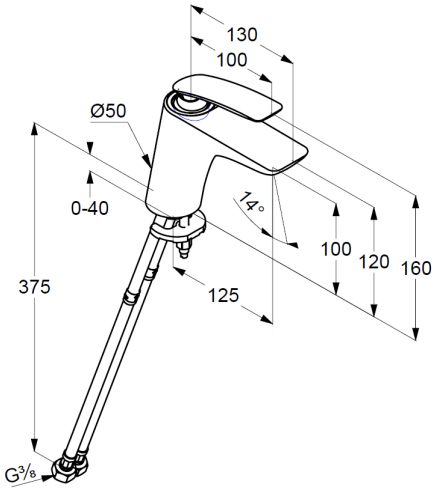

Technical Data

KLUDI BALANCE
Single lever basin mixer
DN 15

Ref.:
520268775

Finishes:
87 black matt finished / chrome

Product description
Manufacturer KLUDI GmbH & Co. KG
Typ: KLUDI BALANCE
Single lever basin mixer
Ref.: 520268775
Basin mixer DN 15/ PN 10
single lever mixer
single hole mounted
solid lever, metal
Aerator, S-Pointer M24
ceramic cartridge with hotwater safety device
flow rate at 3 bar = 8 l/ min.
flexible hoses G 3/8 DVGW approved
rapid installation set

Product picture

Dimensional drawing

Flow rate diagram