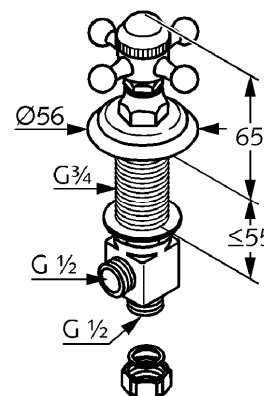

Product: KLUDI ADLON side valve DN 15

Ref.: 51817 .. 20

Product description

side valve DN 15
 cross handle
 deck mounted
 flow class B
 ceramic headpart 180°
 marked: COLD
 noise group I

Finishes:
 05 chrome
 45 gold plated 23 carat

Product picture

Advertisement

- * KLUDI GmbH & Co KG KLUDI ADLON side valve item no. 51817.. 20
- ** ceramic headpart 180 °, DIN EN 200
- *** brass, DIN 50930-6

side valve, manufacturer KLUDI GmbH & Co KG KLUDI ADLON side valve item no. 51817.. 20, DN 15, finishes: 05 = chrome / 45 = gold plated 23 carat, type: side valve DN 15 deck mounted, connection 1/2 inch, ceramic headpart 180 °, cross handle, hexagon nipple 1/2 inch, back nut fixing, for pressure type water heater, for continuous line heater, marked: COLD, PN 10,

Dimensional drawing

Flow rate diagram