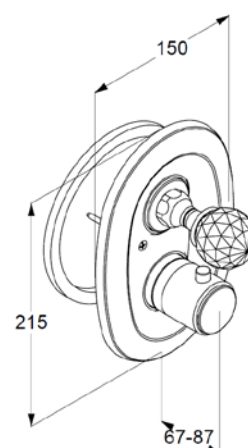

Product: **KLUDI ADLON concealed thermostat mixer, trim set**

Ref.: **5172005G5**

Product description

concealed thermostat mixer
 concealed trim set
 hot water safety device 40 °C
 with shut-off valve
 without pre-installation set
 item no. 35156

Finishes:
 05 chrome

Product picture

Advertisement

concealed thermostat mixer, manufacturer KLUDI GmbH & Co KG KLUDI ADLON concealed thermostat mixer item no. 5172005G5, finishes: 05 = chrome, type: concealed thermostat mixer trim set for concealed thermostat mixer body DN 15 item no. 35156 with shut-off valve, cover plate chrome / permabrass plated plastic, hot water safety device 40°, cross handle, with handle for shut-off valve, without pre- installation set item no. 35156,

Dimensional drawing I

Dimensional drawing II