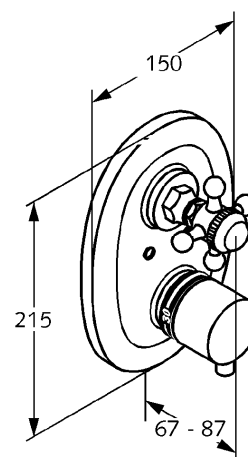

Product: KLUDI ADLON concealed thermostat mixer, trim set

Ref.: 51720 .. 20

Product description

concealed thermostat mixer
 concealed trim set
 hot water safety device 40 °C
 with shut-off valve
 without pre-installation set
 item no. 35156

Finishes:
 05 chrome
 45 permabrass

Product picture

Advertisement

- * KLUDI GmbH & Co KG KLUDI ADLON concealed thermostat mixer item no. 51720..20
- ** chrome plated brass/plastic
- *** trim set for concealed thermostat mixer body DN 15 item no. 35156

concealed thermostat mixer, manufacturer KLUDI GmbH & Co KG KLUDI ADLON concealed thermostat mixer item no. 51720..20, finishes: 05 = chrome / 45 = permabrass, type: concealed thermostat mixer trim set for concealed thermostat mixer body DN 15 item no. 35156 with shut-off valve, cover plate chrome / permabrass plated plastic, hot water safety device 40°, cross handle, with handle for shut-off valve, without pre- installation set item no. 35156,

Dimensional drawing I

Dimensional drawing II