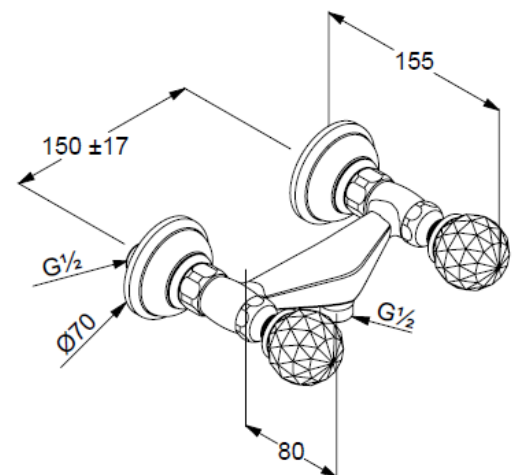

Technical Data

Product: KLUDI ADLON
shower mixer,
DN 15

Article-Nr.: 5161045G4

Surface: 45 gold plated 23 carat

Product description

manufacturer KLUDI GmbH & Co. KG
Typ: KLUDI ADLON shower mixer,
DN 15/ PN 10
Art. Nr. 5161045G4
shower mixer DN 15
two handle mixer
wall mounted
crystal handle
protected against back flow
shower outlet 1/2 inch
ceramic headparts 180°
flow rate at 3 bar = 21 l/ min.
S-unions G 1/2 x 3/4

Product Picture

Dimensional drawing

Flow rate diagram