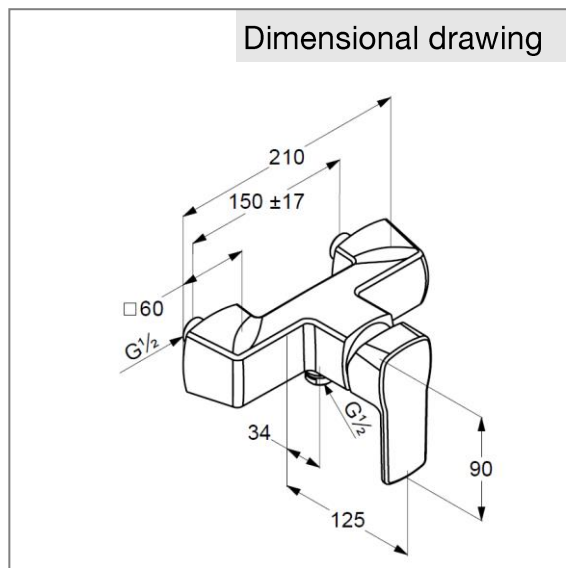

**Product:** KLUDI Q-BEO single lever shower mixer DN 15

**Ref.:** 507140565

**Product description**

single lever shower mixer DN 15  
 solid lever  
 wall fastening  
 flow rate 28 l/min. at 3 bar  
 ceramic cartridge with hot water safety device  
 shower outlet G 1/2  
 protected against back flow  
 covered eccentric-wall connectors  
 without shower set  
 noise group I  
 PA-IX 18511/IB

Finishes:  
 05 chrome

**Product picture**

**Advertisement**

single lever shower mixer, manufacturer KLUDI GmbH & Co. KG, KLUDI Q-BEO single lever shower mixer item no. 507140565, DN 15, chrome plated brass, ceramic cartridge with hot water safety device Ø 41 mm, solid lever, noise level DIN 4109 group I, report no. PA- IX 18511/IB, type: single lever shower mixer DN 15, protected against back flow DIN EN 1717, shower outlet 1/2 inch, covered eccentric wall connectors 1/2 inch, projection 125 mm, projection shower outlet 34 mm, flow rate 28 l/min. at 3 bar, lever projection 90 mm, for pressure type water heater, for continuous line heater, PN 10,

**Dimensional drawing**

**Flow rate diagram**