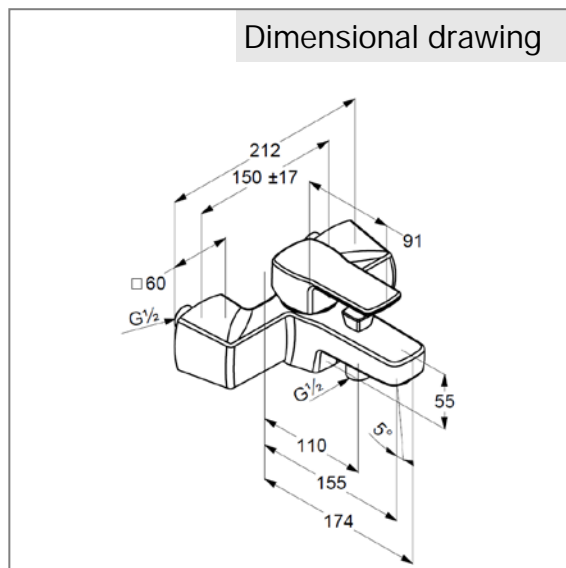

Product: **KLUDI Q-BEO single lever bath- and shower mixer DN 15**

Ref.: **504430565**

Product description

single lever bath- and shower mixer DN 15
 solid lever
 wall fastening
 flow rate bath 23 l/min, shower 19 l/min. at 3 bar
 s-pointer aerator M 24 x 1
 ceramic cartridge with hot water safety device
 automatic diverter: shower to bath tub
 shower outlet G 1/2
 protected against back flow
 covered eccentric-wall connectors
 without shower set
 noise group I

Finishes:
 05 chrome

Product picture

Advertisement

single lever bath and shower mixer, KLUDI GmbH & Co. KG, KLUDI Q-BEO single lever bath and shower mixer item no. 504430565, DN 15, chrome plated brass, flow rate bath 23 l/min., shower 19 l/min. at 3 bar, solid lever, noise level DIN 4109 group I, type: single lever bath and shower mixer DN 15, automatic diverter shower to bath tub, protected against back flow, covered eccentric wall connectors 1/2 inch, bath filler with s-pointer aerator M 24 x 1 projection 155 mm, shower outlet 1/2 inch projection 110 mm, lever projection 91 mm, projection 155/174 mm, ceramic cartridge with hot water safety device Ø 41 mm, for pressure type water heater, for continuous line heater, PN 10,

Dimensional drawing

Flow rate diagram