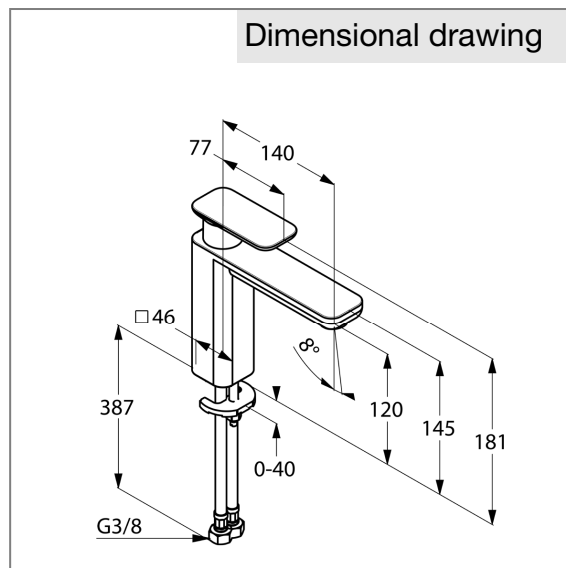

Product: **KLUDI E2 single lever basin mixer DN 15**

Ref.: **492970575**

Product description

single lever basin mixer DN 15
 single hole mounted
 solid lever
 ceramic cartridge
 aerator M 24 x 1
 flow rate 7,1 l/min at 3 bar
 flexible high pressure supply tubes G 3/8 inch
 rapid installation set

Finishes:
 05 chrome

Product picture

Advertisement

single lever basin mixer, manufacturer KLUDI GmbH & Co. KG
 KLUDI E2 item no. 492970575
 type: single lever basin mixer, DN 15 / PN 10, chrome plated brass, solid lever
 chrome plated metal, ceramic cartridge K-28, aerator M 24 x 1, flow rate 6,7 l/min at
 3 bar, flexible high pressure supply tubes 3/8 inch with DVGW / W270 approval, rapid
 installation set
 dimensions: height: 181 mm, nozzle height: 145 mm, projection: 140 mm, lever
 projection: 77 mm

Dimensional drawing

Flow rate diagram