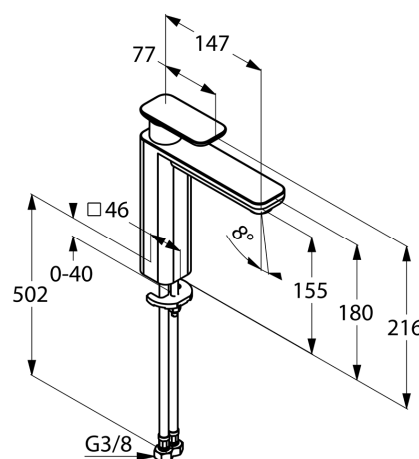

### Product description

single lever basin mixer DN 15  
 single hole mounted  
 solid lever  
 ceramic cartridge  
 aerator M 24 x 1  
 flow rate 7,5 l/min at 3 bar  
 flexible high pressure supply tubes 3/8 inch  
 rapid installation set

### Advertisement

single lever basin mixer, manufacturer KLUDI GmbH & Co. KG  
 KLUDI E2 item no. 492960575  
 type: single lever basin mixer height 216 mm, DN 15 / PN 10, chrome plated brass,  
 solid lever chrome plated metal, ceramic cartridge K-28, aerator M 24 x 1, flow rate  
 7,5 l/min at 3 bar, flexible high pressure supply tubes 3/8 inch with DVGW / W270  
 approval, rapid installation set  
 dimensions: height: 216 mm, nozzle height: 180 mm, projection: 147 mm

Dimensional drawing

Flow rate diagram