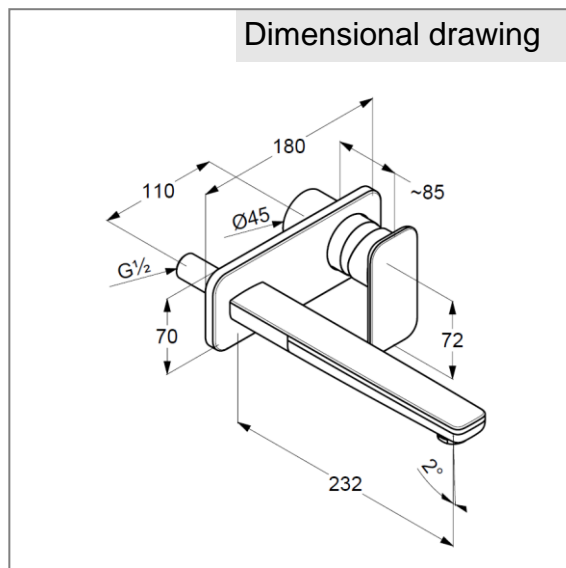

**Product:** KLUDI E2 concealed 2 hole single lever basin mixer, projection 230 mm, trim set

**Ref.:** 492450575

**Product description**

concealed 2 hole single lever basin mixer  
 trim set  
 wall mounting  
 solid lever  
 aerator M 24 x 1  
 flow rate 7 l/min at 3 bar  
 wall outlet 230 mm  
 without pre-installation set  
 KLUDI item no. 38243

Finishes:  
 05 chrome

Product picture

**Advertisement**

wall mounted mixer, manufacturer KLUDI GmbH & Co. KG  
 KLUDI E2 item no. 492450575  
 type: concealed 2 hole single lever basin mixer, trim set, with wall outlet 230 mm, chrome plated brass, solid lever chrome plated metal, aerator M 24 x 1, flow rate 7,0 l/min at 3 bar, concealed wall unions  
 dimensions: nozzle projection: 232 mm, lever projection: 85 mm, lever: 72 mm, centre distance: 110 mm, cover plate: 70/180 mm  
 Suitable for pre-installation set KLUDI item no. 38243, not included.

Dimensional drawing

Flow rate diagram