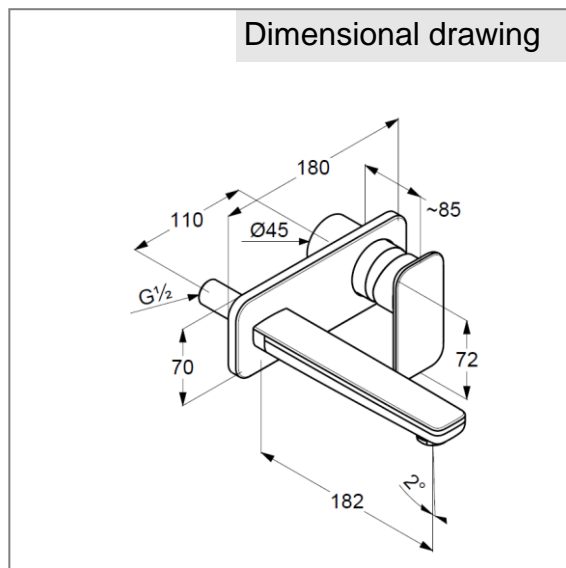

**Product:** KLUDI E2 concealed 2 hole single lever basin mixer, projection 180 mm, trim set

**Ref.:** 492440575

**Product description**

concealed 2 hole single lever basin mixer  
 trim set  
 wall mounting  
 solid lever  
 aerator M 24 x 1  
 flow rate 7 l/min at 3 bar  
 wall outlet 180 mm  
 without pre-installation set  
 KLUDI item no. 38243

Finishes:  
 05 chrome

Product picture

**Advertisement**

wall mounted mixer, manufacturer KLUDI GmbH & Co. KG  
 KLUDI E2 item no. 492440575  
 type: concealed 2 hole single lever basin mixer, trim set, with wall outlet 180 mm, chrome plated brass, solid lever chrome plated metal, aerator M 24 x 1, flow rate 7,0 l/min at 3 bar, concealed wall unions  
 dimensions: nozzle projection: 182 mm, lever projection: 85 mm, lever: 72 mm, centre distance: 110 mm, cover plate: 70/180 mm  
 Suitable for pre-installation set KLUDI item no. 38243, not included.

Dimensional drawing

Flow rate diagram