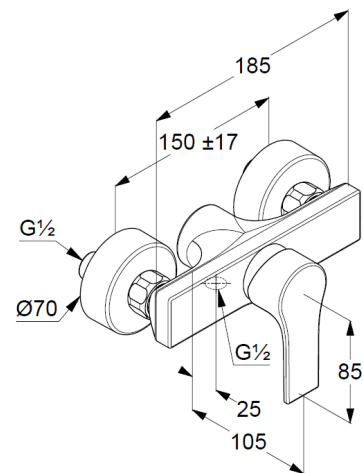

Technical Data

KLUDI ZENTA SL
single lever shower mixer
DN 15

Article- Nr.:
488700565

Surface:
05 chrome

manufacturer KLUDI GmbH & Co. KG
Typ: KLUDI ZENTA SL
single lever shower mixer,
DN 15/ PN 10
Art. Nr. 488700565
shower mixer
single lever mixer
wall mounted
solid lever, metal
protected against back flow
shower outlet 1/2 inch
ceramic cartridge with hotwater safety device
flow rate at 3 bar = 28 l/ min.
S-unions G 1/2 x 3/4

Product Picture

Dimensional drawing

Flow rate diagram