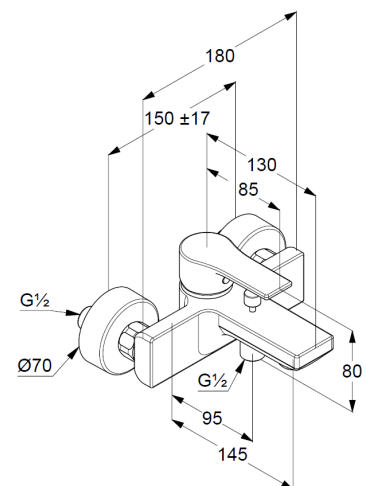

Technical Data

KLUDI ZENTA SL
single lever bath- and shower mixer
DN 15

Article- Nr.:
486700565

Surface:
O5 chrome

manufacturer KLUDI GmbH & Co. KG
Typ: KLUDI ZENTA SL
single lever bath- and shower mixer,
DN 15/ PN 10
Art. Nr. 486700565
bath and shower mixer
single lever mixer
wall mounted
automatic diverter: shower/ bath
solid lever, metal
aerator M24
protected against back flow
shower outlet 1/2 inch
ceramic cartridge with hotwater safety device
flow rate at 3 bar = 21 l/ min.
S-unions G 1/2 x 3/4

Product Picture

Dimensional drawing

Flow rate diagram