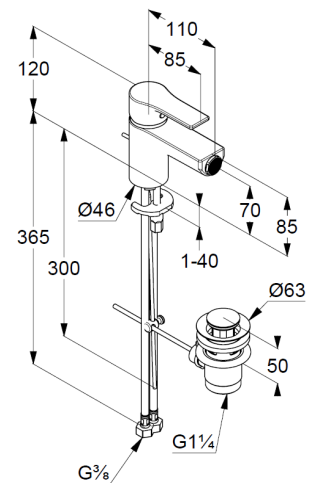

Technische Daten

KLUDI ZENTA SL
single lever bidet mixer
DN 15

Article- Nr.:
485300565

Surface:
05 chrome

manufacturer KLUDI GmbH & Co. KG
Typ: KLUDI ZENTA SL
single lever bidet mixer
DN 15/ PN 10
Art. Nr. 485300565
bidet mixer
single lever mixer
single hole mounted
solid handle, metal
S- Pointer M24
ceramic cartridge with hotwater safety device
flow rate at 3 bar = 6 l/ min.
flexible hoses G 3/8 DVGW approved
rapid installation set
pop up waste 1 1/4" metal

Product Picture

Dimensional drawing

Flow rate diagram