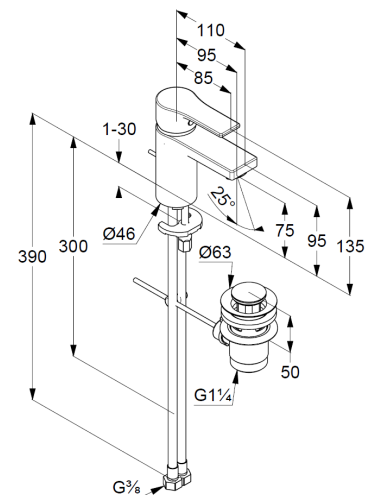

Technische Daten

KLUDI ZENTA SL, ECO PLUS
single lever basin mixer 75
DN 15

Article- Nr.:
482630565

Surface:
05 chrome

manufacturer KLUDI GmbH & Co. KG
Typ: KLUDI ZENTA SL, ECO PLUS
single lever basin mixer 75
DN 15/ PN 10
Art. Nr. 482630565
basin mixer
single lever mixer
single hole mounted
solid handle, metal
aerator M24
ceramic cartridge with hotwater safety device
middle position cold water
flow rate at 3 bar = 7 l/ min.
flexible hoses G 3/8 DVGW approved
rapid installation set
pop up waste 1 1/4" metal

Product Picture

Dimensional drawing

Flow rate diagram