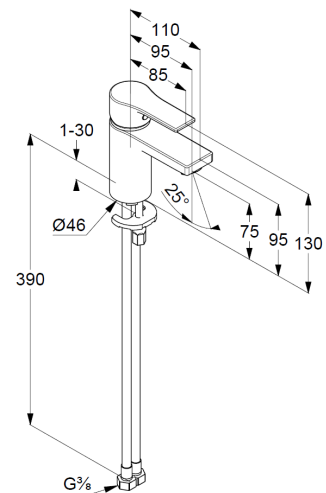

Technische Daten

KLUDI ZENTA SL
single lever basin mixer 75
DN 15

Article- Nr.:
482620565

Surface:
O5 chrome

manufacturer KLUDI GmbH & Co. KG
Typ: KLUDI ZENTA SL
single lever basin mixer 75
DN 15/ PN 10
Art. Nr. 482620565
basin mixer
single lever mixer
single hole mounted
solid handle, metal
aerator M24
ceramic cartridge with hotwater safety device
flow rate at 3 bar = 7 l/ min.
flexible hoses G 3/8 DVGW approved
rapid installation set

Product Picture

Dimensional drawing

Flow rate diagram