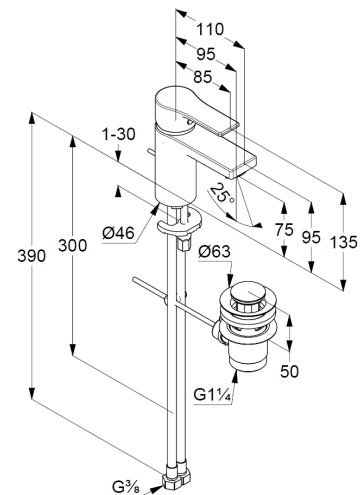

## Technische Daten

KLUDI ZENTA SL  
single lever basin mixer 75  
DN 15

Article- Nr.:  
482600565

Surface:  
05 chrome

manufacturer KLUDI GmbH & Co. KG  
Typ: KLUDI ZENTA SL  
single lever basin mixer 75  
DN 15/ PN 10  
Art. Nr. 482600565  
basin mixer  
single lever mixer  
single hole mounted  
solid handle, metal  
aerator M24  
ceramic cartridge with hotwater safety device  
flow rate at 3 bar = 7 l/ min.  
flexible hoses G 3/8 DVGW approved  
rapid installation set  
pop up waste 1 1/4" metal

Product Picture

Dimensional drawing

Flow rate diagram