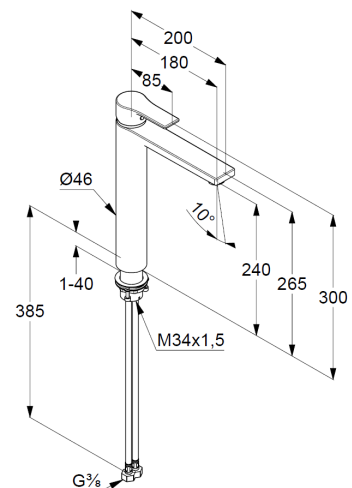

Ref.: 482560565

basin mixer for washbowls DN 15/ PN 10

single lever mixer

single hole mounted

solid lever, metal

Aerator, S-Pointer M24 PCA

ceramic cartridge with hotwater safety device

flow rate at 3 bar = 7 l/ min.

fixed spout

rapid installation set

without pop up waste

Product Picture

Dimensional drawing

Flow rate diagram