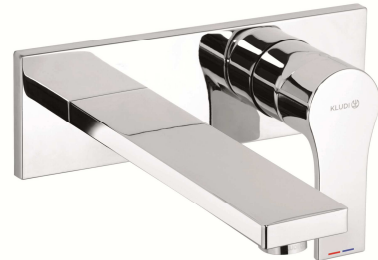

Technical Data

KLUDI ZENTA SL
concealed 2-hole basin mixer

Ref.:
482470565

Finishes:
05 chrome

Manufacturer KLUDI GmbH & Co. KG
Typ: KLUDI ZENTA SL
concealed 2-hole basin mixer
Ref: 482470565
concealed 2-hole basin mixer
single lever mixer
trim set without pre-installation set
pre installation set KLUDI Art. Nr. 38242
wall mounted
solid lever, metal
Aerator M24 PCA
flow rate at 3 bar = 7 l/ min.
fixed spout

Product picture