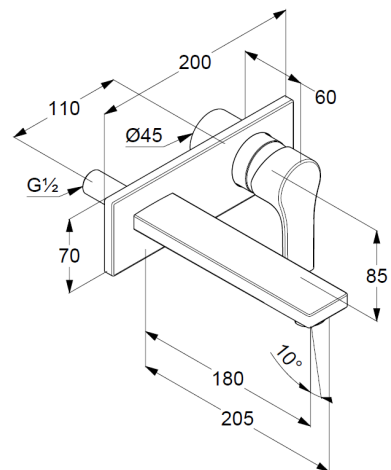

Technical Data

KLUDI ZENTA SL
concealed 2-hole basin mixer

Ref.:
482470565

Finishes:
05 chrome

Manufacturer KLUDI GmbH & Co. KG
Typ: KLUDI ZENTA SL
concealed 2-hole basin mixer
Ref: 482470565
concealed 2-hole basin mixer
single lever mixer
trim set without pre-installation set
pre installation set KLUDI Art. Nr. 38242
wall mounted
solid lever, metal
Aerator M24 PCA
flow rate at 3 bar = 7 l/ min.
fixed spout

Product picture

Dimensional drawing

Flow rate diagram