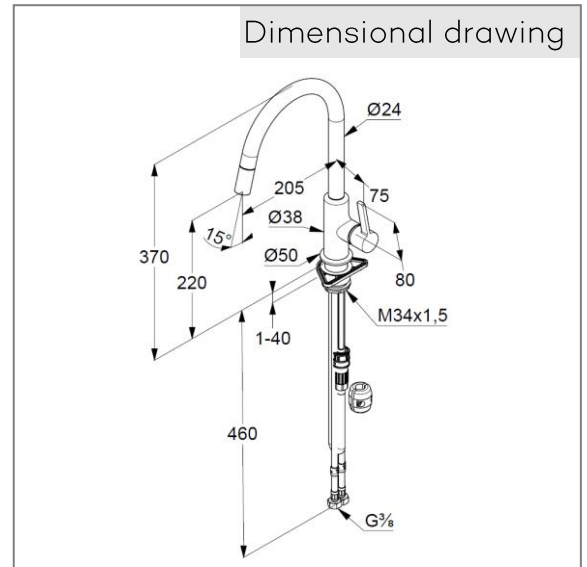

Technical Data

Product: KLUDI BINGO STAR S
single lever sink mixer
DN 15

Art. No. 468518778

Surface: 87 chrome/ matt black

Product description

Manufacturer KLUDI GmbH & Co. KG
Typ: KLUDI BINGO STAR S
Article No. 468518778
Kitchen faucet DN 15
single lever mixer
extractable spout
single hole mounted
solid lever, metal
lateral actuation
aerator
protected against back flow
ceramic cartridge
flow rate at 3 bar = 9 l/ min.
swivel spout (360°)
shank-fixing

Product picture

Dimensional drawing

Flow rate diagramm