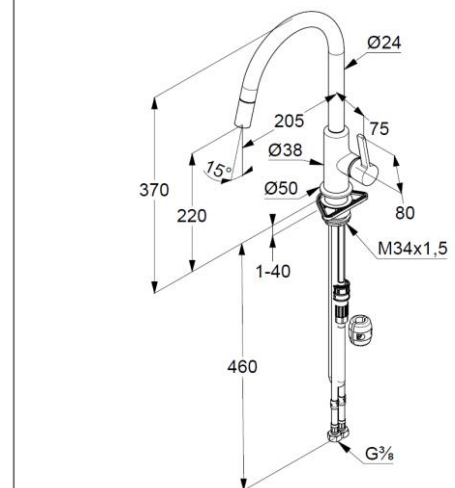

## Technical Data

Product: KLUDI BINGO STAR S  
single lever sink mixer  
DN 15

Art. No. 468510578

Surface: 05 chrome

### Product description

Manufacturer KLUDI GmbH & Co. KG  
Typ: KLUDI BINGO STAR S  
Article No. 468510578  
Kitchen faucet DN 15  
single lever mixer  
extractable spout  
single hole mounted  
solid lever, metal  
lateral actuation  
aerator  
protected against back flow  
ceramic cartridge  
flow rate at 3 bar = 9 l/ min.  
swivel spout (360°)  
shank-fixing

Product picture

Dimensional drawing

Flow rate diagramm