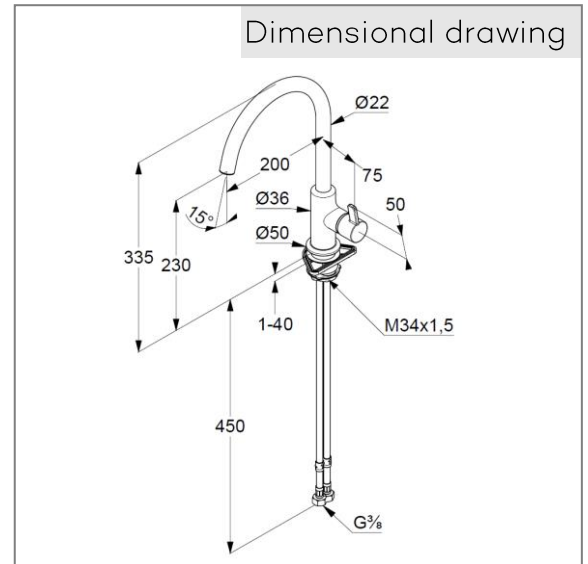

Technical Data

Product: KLUDI BINGO STAR S
single lever sink mixer
DN 15

Art. No. 468030578

Surface: 05 chrome

Product description

Manufacturer KLUDI GmbH & Co. KG
Typ: KLUDI BINGO STAR S
Article No. 468030578
Kitchen faucet DN 15
single lever mixer
single hole mounted
solid lever, metal
lateral actuation
Aerator M16,5 PCA
ceramic cartridge
flow rate at 3 bar = 7,6 l/ min.
swivel spout (360°)
flexible hoses G 3/8 DVGW approved
shank-fixing

Product picture

Dimensional drawing

Flow rate diagramm