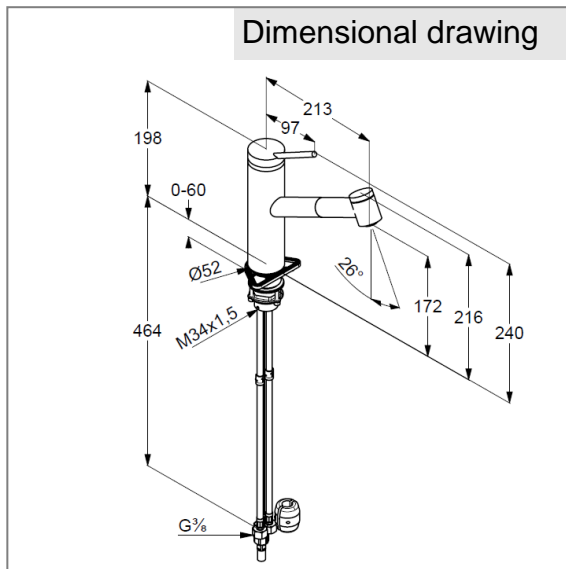

Finishes:
 F8 stainless steel hairline finish

Product picture

Advertisement

single lever sink mixer, manufacturer KLUDI GmbH & Co. KG
 KLUDI ESP item no. 44941F875
 type: single lever sink mixer DN 15 / PN 10 with swivel (range 110°) and pull out hand shower, made of stainless steel, stainless steel hairline finish look, metal solid lever, ceramic cartridge K-35 with hot water safety device, aerator M 18 x 1, flow rate 9 l/min at 3 bar, with flexible high pressure supply tubes G 3/8 inch, hand shower made of plastic, automatic diverter: shower/spray, with shower hose with metal body 15 x 1 x 1500 mm and counterweight with W270/KTW approval, protected against back flow EN 1717, shank fixing, dimensions: height: 240 mm, nozzle height: 172 mm, projection: 213 mm, lever projection: 97 mm

Dimensional drawing

Flow rate diagram