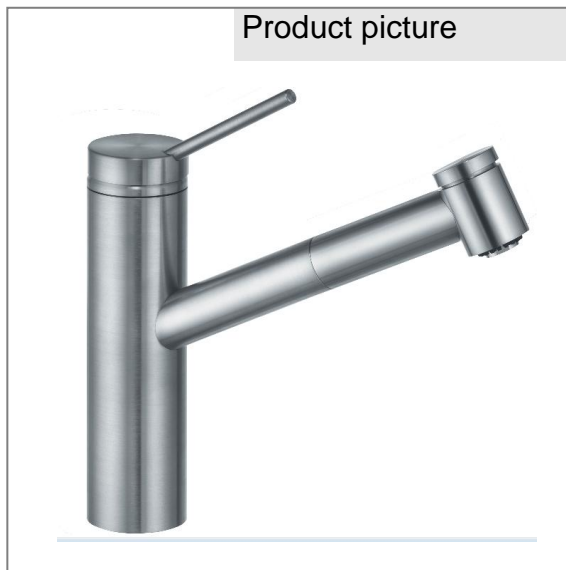

Product: KLUDI TANGENTA single lever sink mixer DN 15 with pull-out hand shower

Ref.: 44941F875

Product description

single lever sink mixer DN 15
 single hole mounted
 solid lever
 ceramic cartridge with hot water safety device
 aerator M 18 x 1
 flow rate 9 l/min at 3 bar
 swivelling spout (110°), pull-out hand shower
 automatic diverter: shower/spray
 protected against back flow
 flexible high pressure supply tubes G 3/8 inch
 shank-fixing

Finishes:
 F8 stainless steel hairline finish

Product picture

Advertisement

single lever sink mixer, manufacturer KLUDI GmbH & Co. KG
 KLUDI ESP item no. 44941F875
 type: single lever sink mixer DN 15 / PN 10 with swivel (range 110°) and pull out hand shower, made of stainless steel, stainless steel hairline finish look, metal solid lever, ceramic cartridge K-35 with hot water safety device, aerator M 18 x 1, flow rate 9 l/min at 3 bar, with flexible high pressure supply tubes G 3/8 inch, hand shower made of plastic, automatic diverter: shower/spray, with shower hose with metal body 15 x 1 x 1500 mm and counterweight with W270/KTW approval, protected against back flow EN 1717, shank fixing, dimensions: height: 240 mm, nozzle height: 172 mm, projection: 213 mm, lever projection: 97 mm