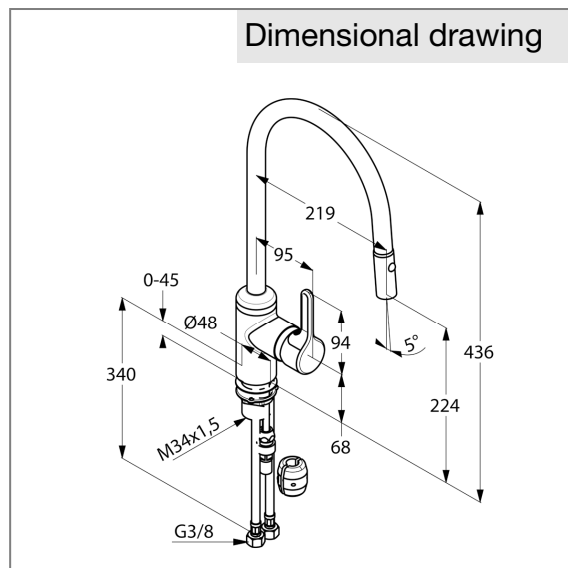

**Product:** KLUDI BINGO STAR single lever sink mixer DN 15 with pull-out hand shower

**Ref.:** 428520578

**Product description**

single lever sink mixer DN 15  
 single hole mounted  
 solid lever  
 ceramic cartridge with hot water safety device  
 flow rate 7,7 l/min at 3 bar  
 swivelling spout (230°), pull-out hand spray  
 automatic diverter: jet/spray  
 protected against back flow  
 shank-fixing  
 flexible high pressure supply tubes G 3/8 inch

Finishes:  
 05 chrome

**Product picture**

**Advertisement**

single lever sink mixer, manufacturer KLUDI GmbH & Co KG  
 KLUDI BINGO STAR item no. 428520578  
 type: single lever sink mixer DN 15 / PN 10 with swivel (range 230°) and pull out hand sry, chrome plated brass, solid lever made of metal, ceramic cartridge K-35 with hot water safety device, flow rate 7,7 l/min at 3 bar, flexible high pressure supply tubes G 3/8 inch, with plastic shower hose and counterweight with W270/KTW approval, hand spray with automatic diverter, protected against back flow EN 1717, shank fixing, dimensions: height: 436 mm, nozzle height: 224 mm, projection: 219 mm, lever: 94 mm, lever projection: 95 mm

**Dimensional drawing**

**Flow rate diagram**