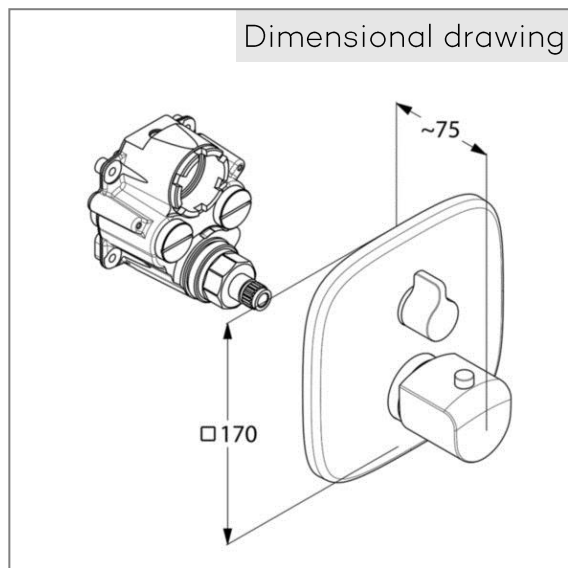

Product: KLUDI AMEO concealed THM-bath/  
shower mixer, trim set with func. unit

Ref.: 418300575

Product description

concealed thermostatic bath/shower mixer trim set with functional unit with ceramic shut-off valve flow rate at 3 bar 20 l/ min. and adjustment as a rotary valve hot water safety device 38 °C without pre-installation set KLUDI FLEXX.BOXX 88011

Finishes:  
05 chrome

Product picture

Dimensional drawing

Advertisement

concealed thermostatic bath/shower mixer, manufacturer KLUDI GmbH & Co. KG  
KLUDI AMEO item no. 418300575  
type: concealed thermostatic bath/shower mixer trim set with functional unit THM for pre-installation set KLUDI FLEXX.BOXX DN 20 item no. 88011, handles chrome plated metal, cover plate chrome plated plastic, with ceramic shut-off valve and adjustment as a rotary valve, temperature control handle with hot water safety device 38°C, flow rate to bath filler 20 l/min at 3 bar, flow rate to shower 20 l/min at 3 bar, functional unit made of brass, Suitable for pre-installation set KLUDI FLEXX.BOXX DN 20 item no. 88011, not included.