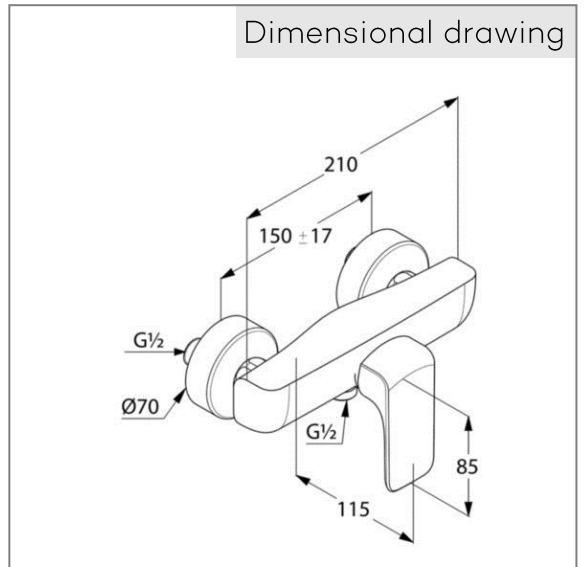

Product: KLUDI AMEO single lever shower mixer DN15

Ref.: 417100575

Product description

single lever shower mixer DN 15
 solid lever
 wall fastening
 flow rate 24l/ min.
 ceramic cartridge with hot water safety device
 shower outlet G 1/2
 protected against back flow
 S unions
 without shower set

Finishes:
 05 chrome

Product picture

Dimensional drawing

Advertisement

single lever shower mixer, manufacturer KLUDI GmbH & Co KG
 KLUDI AMEO single lever shower mixer item no. 417100575, DN 15, chrome plated brass, ceramic cartridge with hot water safety device, solid lever, type: single lever shower mixer DN 15, shower outlet 1/2 inch, protected against back flow DIN EN 1717, S unions 1/2 x 3/4 inch, flow rate 24 l/ min.