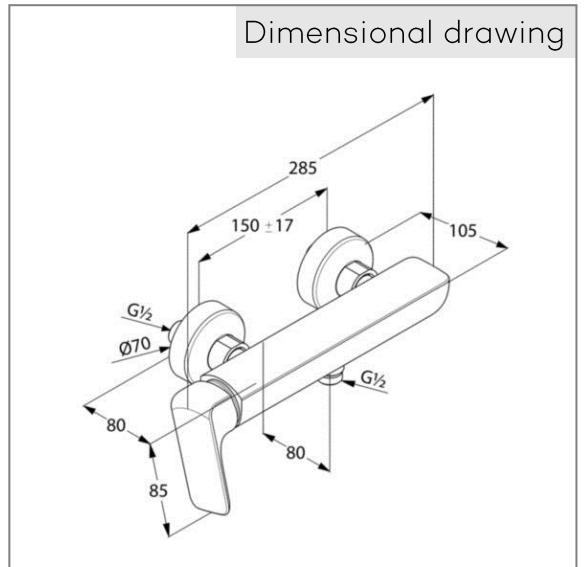

Product: KLUDI AMEO single lever shower mixer DN15

Ref.: 416750575

Product description

single lever shower mixer DN 15
 solid lever
 wall fastening
 flow rate 24l/ min.
 ceramic cartridge with hot water safety device
 shower outlet G 1/2
 protected against back flow
 S unions
 without shower set

Finishes:
 05 chrome

Product picture

Dimensional drawing

Advertisement

single lever shower mixer, manufacturer KLUDI GmbH & Co KG
 KLUDI AMEO single lever shower mixer item no. 416750575, DN 15, chrome plated brass, ceramic cartridge with hot water safety device, solid lever, type: single lever shower mixer DN 15, shower outlet 1/2 inch, protected against back flow DIN EN 1717, S unions 1/2 x 3/4 inch, flow rate 24 l/ min.