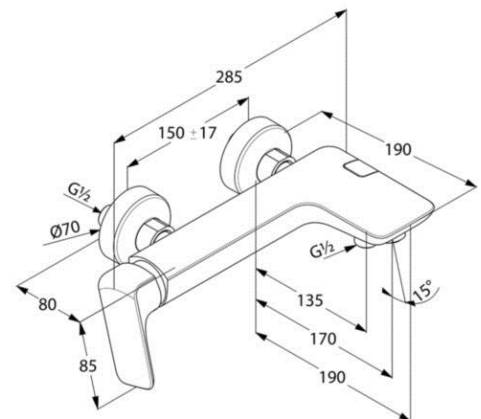

Product: KLUDI AMEO single lever shower mixer DN15

Ref.: 416710575

Product description

single lever bath and shower mixer DN 15  
 solid lever  
 wall fastening  
 flow rate 20 l/ min. at 3 bar  
 s-pointer aerator M 24 x l  
 ceramic cartridge with hot water safety device  
 lateral actuation  
 automatic diverter: shower to bath tub  
 shower outlet G 1/2  
 protected against back flow  
 S unions  
 without shower set

Finishes:  
 05 chrome

Product picture

Dimensional drawing

Advertisement

single lever bath- and shower mixer, manufacturer KLUDI GmbH & Co KG KLUDI AMEO single lever bath- and shower mixer item no. 416710575, DN 15, chrome plated brass, solid lever, lateral actuation type: single lever bath- and shower mixer DN 15, automatic diverter: shower to bath tub, protected against back flow DIN EN 1717, shower outlet 1/2 inch, S unions 1/2 x 3/4 inch, s-pointer aerator M 24 x l, flow rate 20 l/ min. at 3 bar, ceramic cartridge with hot water safety device,