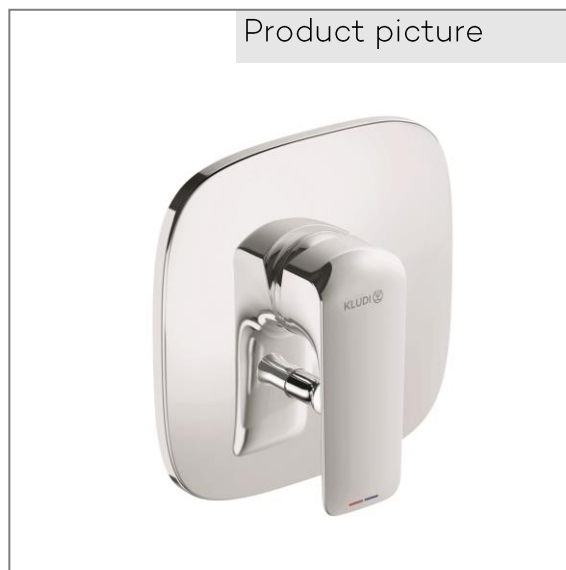

Product: KLUDI AMEO concealed bath/shower mixer, trim

Ref.: 415150575

Product description

concealed bath and shower mixer trim set  
 solid lever  
 automatic diverter: shower to bath tub  
 for pre-installation set item no. 33434

Finishes:  
 05 chrome

Product picture

Dimensional drawing

Advertisement

concealed bath/shower mixer valve, manufacturer KLUDI GmbH & Co. KG  
 KLUDI AMEO item no. 415150575  
 type: concealed bath and shower mixer trim set, solid lever  
 chrome plated metal,  
 cover plate chrome plated plastic, automatic diverter: shower to bath tub,  
 Suitable for pre-installation set item no. 33434, not included.