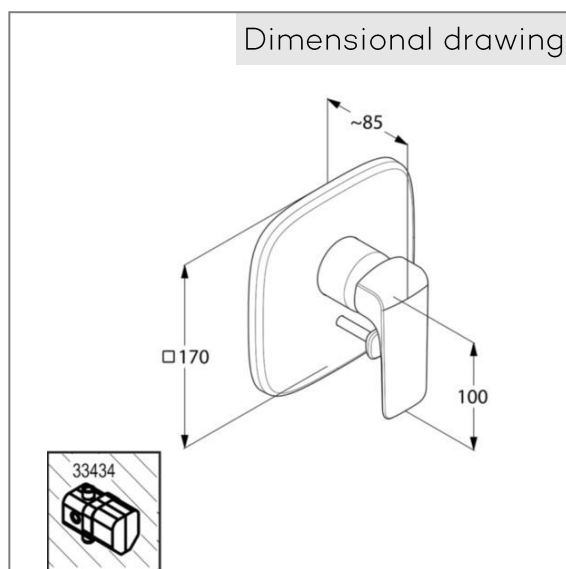

Product: KLUDI AMEO concealed bath/shower mixer, trim

Ref.: 415150575

Product description

concealed bath and shower mixer trim set  
 solid lever  
 automatic diverter: shower to bath tub  
 for pre-installation set item no. 33434

Finishes:  
 05 chrome

Product picture

Dimensional drawing

Advertisement

concealed bath/shower mixer valve, manufacturer KLUDI GmbH & Co. KG  
 KLUDI AMEO item no. 415150575  
 type: concealed bath and shower mixer trim set, solid lever  
 chrome plated metal,  
 cover plate chrome plated plastic, automatic diverter: shower to bath tub,  
 Suitable for pre-installation set item no. 33434, not included.