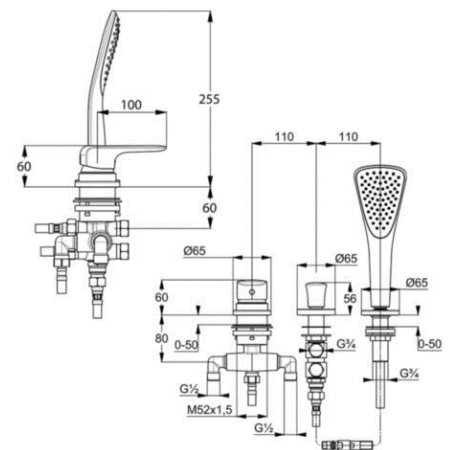

Product: **KLUDI AMEO 3 hole single lever bath and shower DN15**

Ref.: **414480575**

**Product description**

3 hole single lever bath- and shower mixer DN 15  
 deck mounted  
 solid lever  
 three hole tiles deck mounted installation  
 stzanding installation  
 flow rate at 3 bar bath tube 24 l/ min.,  
 flow rate shower 13 l/ min.  
 s-pointer aerator M 24 x l  
 ceramic cartridge with hot water safety device  
 automatic diverter: shower to bath  
 protected against back flow  
 retractable handshower  
 connection 1/2 inch, shower hose with metal body  
 with W270/KTW-A 1/2 inch x 15 x 2000 mm,  
 without flexible high pressure supply tube

Finishes:  
 O5 chrome

**Product picture**

**Dimensional drawing**

**Advertisement**

three hole tap, manufacturer KLUDI GmbH & Co. KG  
 KLUDI AMEO item no. 414480575  
 deck mounted single lever bath- and shower mixer, manufacturer  
 KLUDI GmbH & Co KG AMEO single lever bath- and shower mixer  
 item no. 414480575, DN 15, chrome plated brass, ceramic car-  
 tridge with hot water safety device, solid lever,  
 type: three hole tiles deck mounted single lever bath- and shower  
 mixer DN 15, flow rate at 3 bar bath tube 24 l/ min., shower 13 l/  
 min.  
 protected against back flow DIN EN 1717, with (swivelling) s-  
 pointer aerator M 24 x l, automatic diverter: shower to bath tub,  
 retractable handshower, fixed shuft for shower hose, for hole dis-  
 tance 110 mm, with KLUDI FIZZ handshower 1 S, chrome plated  
 plastic, with shower spray, with cleaning system, shower hose  
 with metal body G1/2" x 15x 2000 mm with W 270/KTW-A

**Flow rate diagram**