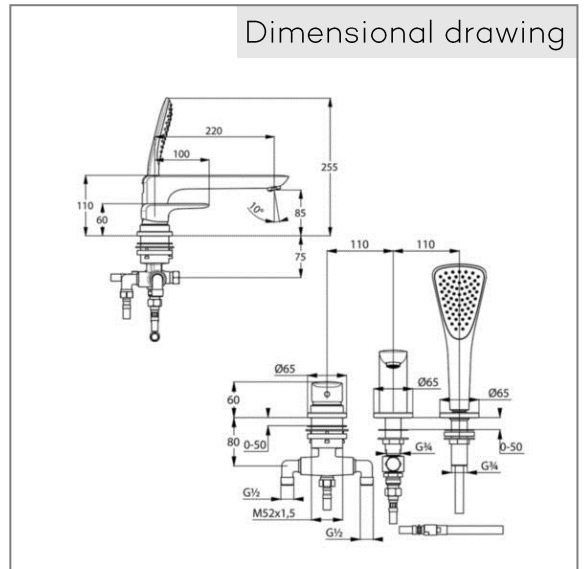

**Product:** KLUDI AMEO single lever bath- and shower mixer DN 15

**Ref.:** 414470575

**Product description**

3 hole single lever bath- and shower mixer DN 15  
 deck mounted  
 solid lever  
 three hole tiles deck mounted installation  
 stzanding installation  
 flow rate at 3 bar bath 24 l/ min.,  
 flow rate shower 13 l/ min.  
 s-pointer aerator M 24 x l  
 ceramic cartridge with hot water safety device  
 automatic diverter: shower to bath  
 protected against back flow  
 retractable handshower  
 connection 1/2 inch, shower hose with metal  
 body with W270/KTW-A 1/2 inch x 15 x 2000  
 mm,  
 without flexible high pressure supply tube

Finishes:  
 O5 chrome

**Advertisement**

deck mounted single lever bath- and shower mixer, manufacturer KLUDI GmbH & Co KG AMEO single lever bath- and shower mixer item no. 414470575, DN 15, chrome plated brass, ceramic cartridge with hot water safety device, solid lever, type: three hole tiles deck mounted single lever bath- and shower mixer DN 15, flow rate at 3 bar bath 24 l/ min., shower 13 l/ min. protected against back flow DIN EN 1717, with (swivelling) s-pointer aerator M 24 x l, automatic diverter: shower to bath, retractable handshower, fixed shuft for shower hose, for hole distance 110 mm, with KLUDI FIZZ handshower 1 S, chrome plated plastic, with shower spray, with cleaning system, shower hose with metal body G1/2" x 15x 2000 mm with W 270/KTW-A

Product picture

Dimensional drawing

Flow rate diagram