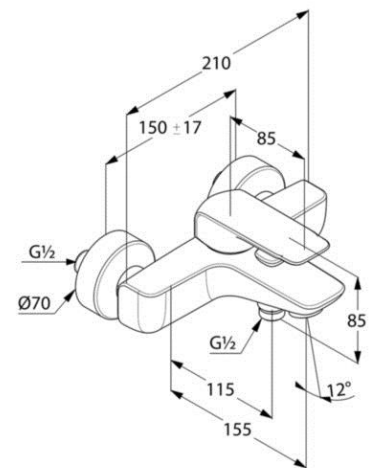

Product: KLUDI AMEO single lever bath and shower mixer DN15

Ref.: 414450575

Product description

single lever bath and shower mixer DN 15  
 solid lever  
 wall fastening  
 flow rate 20 l/ min. at 3 bar  
 s-pointer aerator M 24 x l  
 ceramic cartridge with hot water safety device  
 automatic diverter: shower to bath tub  
 shower outlet G 1/2  
 protected against back flow  
 S unions  
 without shower set

Finishes:  
 05 chrome

Product picture

Dimensional drawing

Advertisement

single lever bath- and shower mixer, manufacturer KLUDI GmbH & Co KG KLUDI AMEO single lever bath- and shower mixer item no. 414450575, DN 15, chrome plated brass, solid lever, type: single lever bath- and shower mixer DN 15, automatic diverter: shower to bath tub, protected against back flow DIN EN 1717, shower outlet 1/2 inch, S unions 1/2 x 3/4 inch, s-pointer aerator M 24 x l, flow rate 20 l/ min. at 3 bar ceramic cartridge with hot water safety device,

Flow rate diagram