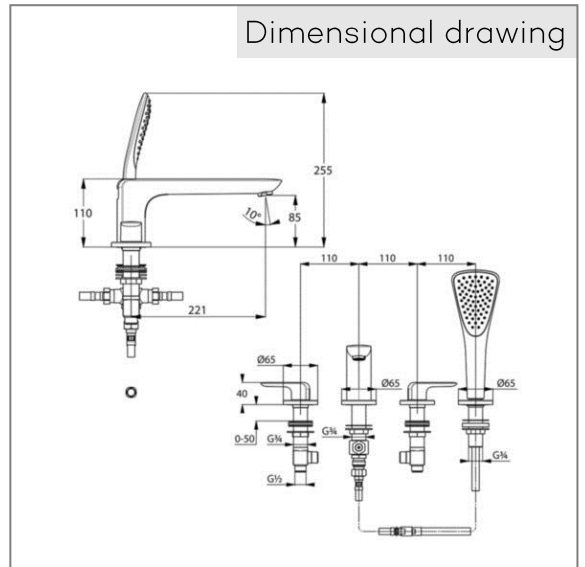

Product: KLUDI AMEO 4-hole bath and shower mixer DN15

Ref.: 414240575

Product description

bath and shower mixer DN 15  
 solid lever four hole tiles deck mounted  
 installation flow rate bath 27 l/min./ shower  
 13 l/min. at 3 bar  
 s-pointer aerator M 24 x l  
 ceramic headparts 90°  
 automatic diverter: shower to bath tub  
 protected against back flow  
 retractable handshower  
 flexible high pressure supply tubes G 1/2 x  
 G 1/2 x 400 mm

Finishes:  
 O5 chrome

Product picture

Dimensional drawing

Advertisement

bath and shower mixer, manufacturer KLUDI GmbH & Co. KG, KLUDI AMEO bath and shower mixer item no. 414240575, chrome plated brass, ceramic headparts 90°, solid lever, type: bath and shower mixer for four hole tiles deck mounted installation, flow rate bath 27 l/min, shower 13 l/min. at 3 bar, aerator M 24 x l, back nut fixing, with KLUDI handshower chrome plated plastic, with cleaning system, shower hose with metal body G1/2" x 15x 2000 mm with W 270/KTW-A, automatic diverter: shower to bath tub, flexible high pressure supply tubes with metal body with DVGW / KIWA / CSTB / WRAS with W543/W270 1/2 inch x 1/2 inch x 400mm, protected against back flow DIN EN 1717,

Flow rate diagram