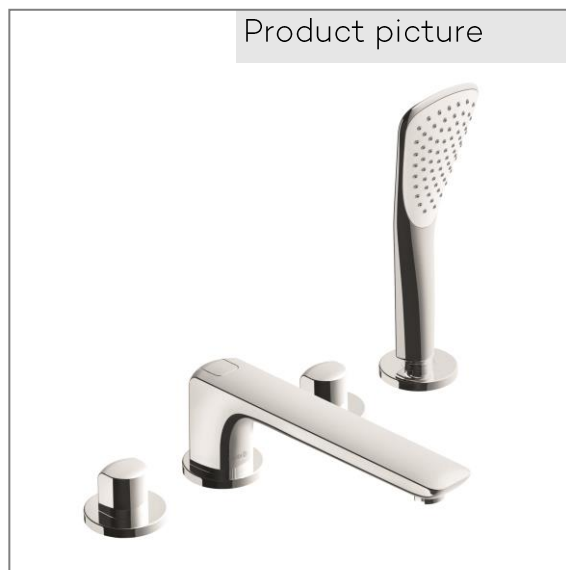

Product: **KLUDI AMEO 4-hole bath and shower mixer DN15**

Ref.: **414240530**

Product description

bath and shower mixer DN 15
 solid lever four hole tiles deck mounted
 installation flow rate bath 27 l/min./ shower
 13 l/min. at 3 bar
 s-pointer aerator M 24 x l
 ceramic headparts 90°
 automatic diverter: shower to bath tub
 protected against back flow
 retractable handshower
 flexible high pressure supply tubes G 1/2 x
 G 1/2 x 400 mm

Finishes:
 O5 chrome

Product picture

Dimensional drawing

Advertisement

bath and shower mixer, manufacturer KLUDI GmbH & Co. KG, KLUDI AMEO bath and shower mixer item no. 414240530, chrome plated brass, ceramic headparts 90°, solid lever, type: bath and shower mixer for four hole tiles deck mounted installation, flow rate bath 27 l/min, shower 13 l/min. at 3 bar, aerator M 24 x l, back nut fixing, with KLUDI handshower chrome plated plastic, with cleaning system, shower hose with metal body G1/2" x 15x 2000 mm with W 270/KTW-A, automatic diverter: shower to bath tub, flexible high pressure supply tubes with metal body with DVGW / KIWA / CSTB / WRAS with W543/W270 1/2 inch x 1/2 inch x 400mm, protected against back flow DIN EN 1717,