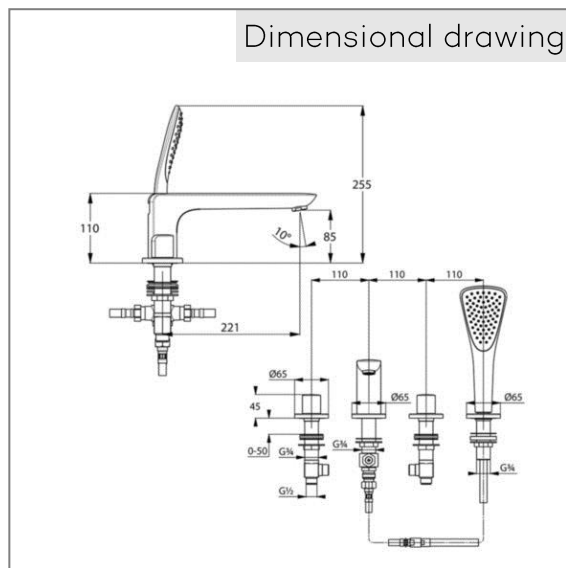

Product: **KLUDI AMEO 4-hole bath and shower mixer DN15**

Ref.: **414240530**

Product description

bath and shower mixer DN 15
 solid lever four hole tiles deck mounted
 installation flow rate bath 27 l/min./ shower
 13 l/min. at 3 bar
 s-pointer aerator M 24 x l
 ceramic headparts 90°
 automatic diverter: shower to bath tub
 protected against back flow
 retractable handshower
 flexible high pressure supply tubes G 1/2 x
 G 1/2 x 400 mm

Finishes:
 O5 chrome

Product picture

Dimensional drawing

Advertisement

bath and shower mixer, manufacturer KLUDI GmbH & Co. KG, KLUDI AMEO bath and shower mixer item no. 414240530, chrome plated brass, ceramic headparts 90°, solid lever, type: bath and shower mixer for four hole tiles deck mounted installation, flow rate bath 27 l/min, shower 13 l/min. at 3 bar, aerator M 24 x l, back nut fixing, with KLUDI handshower chrome plated plastic, with cleaning system, shower hose with metal body G1/2" x 15x 2000 mm with W 270/KTW-A, automatic diverter: shower to bath tub, flexible high pressure supply tubes with metal body with DVGW / KIWA / CSTB / WRAS with W543/W270 1/2 inch x 1/2 inch x 400mm, protected against back flow DIN EN 1717,

Flow rate diagram