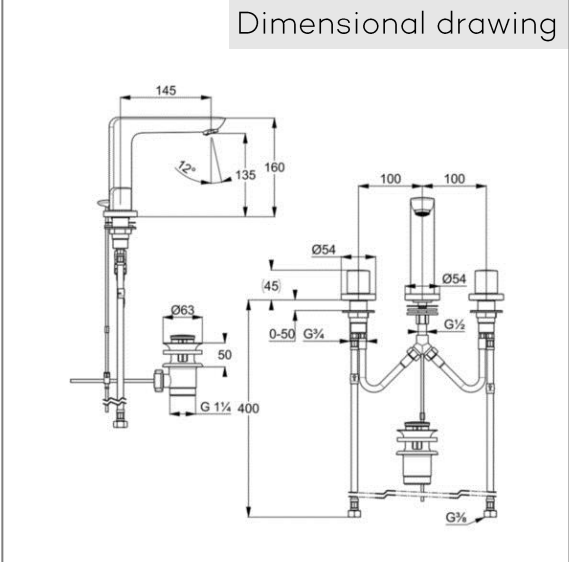

Product: KLUDI AMEO basin mixer with pop up waste G1¼ DN 15

Ref.: 413930530

Product description

basin mixer DN 15  
 rotary handle  
 three hole deck mounted  
 flow rate 6 l/min. at 3 bar  
 aerator M 24 x 1  
 ceramic headparts 90°  
 pop up waste G1¼ inch  
 rapid installation set  
 flexible high pressure supply tubes G 3/8

Finishes:  
 05 chrome

Product picture

Dimensional drawing

Advertisement

basin mixer, manufacturer KLUDI GmbH & Co. KG KLUDI AMEO basin mixer item no. 413930530, chrome plated brass, DN 15, ceramic headparts 90°, KLUDI AMEO handles, type: 3 - hole basin mixer DN 15, aerator M 24 x 1, flow rate 6 l/min. at 3 bar, flexible high pressure supply tubes 3/8 inch with metal body with DVGW / KIWA / WRAS / CSTB approval length 400 mm, spout with rapid installation system, side valves with back nut fixing, rotary handle, chrome plated rigid spout, pop up waste G1¼ inch,

Flow rate diagram