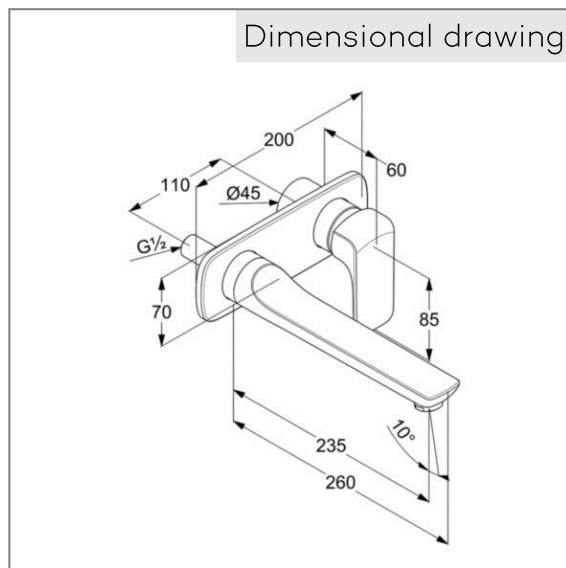

**Product:** KLUDI AMEO trim set concealed 2 hole single lever basin mixer, proj. 235 mm

**Ref.:** 412450575

**Product description**

concealed 2 hole single lever basin mixer trim set

Finishes:  
05 chrome

wall mounting

solid lever

aerator M 24 x 1

flow rate 6 l/min at 3 bar

wall outlet 185 mm

without pre-installation set

KLUDI item no. 38242

Product picture

Dimensional drawing

**Advertisement**

wall mounted mixer, manufacturer KLUDI GmbH & Co. KG

KLUDI AMEO item no. 412450575

type: concealed 2 hole single lever basin mixer, trim set, with wall outlet 185 mm,

chrome plated brass, solid lever chrome plated metal,

aerator M 24 x 1, flow rate 6 l/min at 3 bar, concealed wall unions

dimensions:

Suitable for pre-installation set KLUDI item no. 38242, not included.