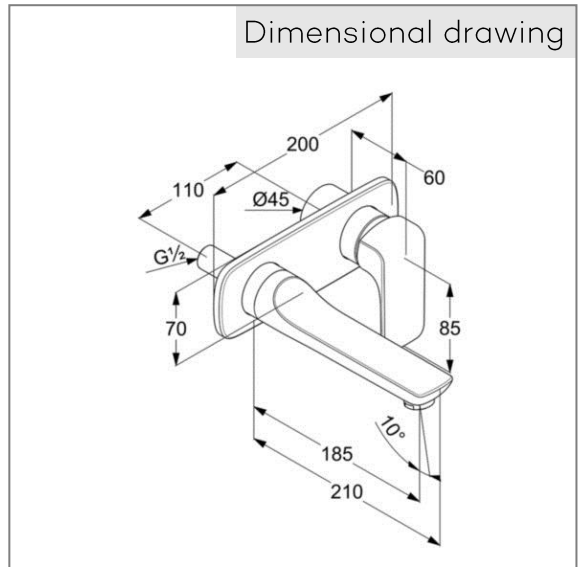

Product: KLUDI AMEO trim set concealed 2 hole single lever basin mixer, proj. 185 mm

Ref.: 412440575

Product description

concealed 2 hole single lever basin mixer trim set
 wall mounting
 solid lever
 aerator M 24 x 1
 flow rate 6 l/min at 3 bar
 wall outlet 185 mm
 without pre-installation set
 KLUDI item no. 38242

Finishes:
 05 chrome

Product picture

Dimensional drawing

Advertisement

wall mounted mixer, manufacturer KLUDI GmbH & Co. KG
 KLUDI AMEO item no. 412440575
 type: concealed 2 hole single lever basin mixer, trim set, with wall outlet 185 mm,
 chrome plated brass, solid lever chrome plated metal,
 aerator M 24 x 1, flow rate 6 l/min at 3 bar, concealed wall unions
 dimensions:
 Suitable for pre-installation set KLUDI item no. 38242, not included.