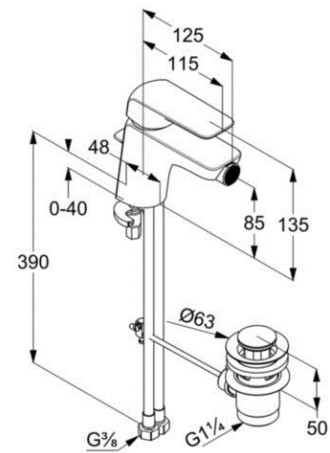

Product: **KLUDI AMEO single lever bidet mixer DN15**

Ref.: **412160575**

Product description

single lever bidet mixer DN 15
 solid lever
 single hole mounted
 flow rate 6 l/ min. at 3 bar
 s-pointer eco-aerator M 24 x l
 ceramic cartridge with hot water safety device
 pop up waste 1 1/4 inch
 rapid installation set
 flexible high pressure supply tubes G 3/8

Finishes:
 O5 chrome

Product picture

Dimensional drawing

Advertisement

single lever bidet mixer, manufacturer KLUDI GmbH & Co KG
 KLUDI AMEO single lever bidet mixer item no. 412160575, DN 15, chrome plated brass, ceramic cartridge with hot water safety device, solid lever, type: single lever bidet mixer DN 15, flow rate 6 l/ min. at 3 bar), pop up waste 1 1/4 inch, flexible high pressure supply tubes 3/8 inch with DVGW / KIWA / WRAS / CSTB with metal body length 390 mm, rapid installation set, s-pointer eco aerator M 24 x l,

Flow rate diagram