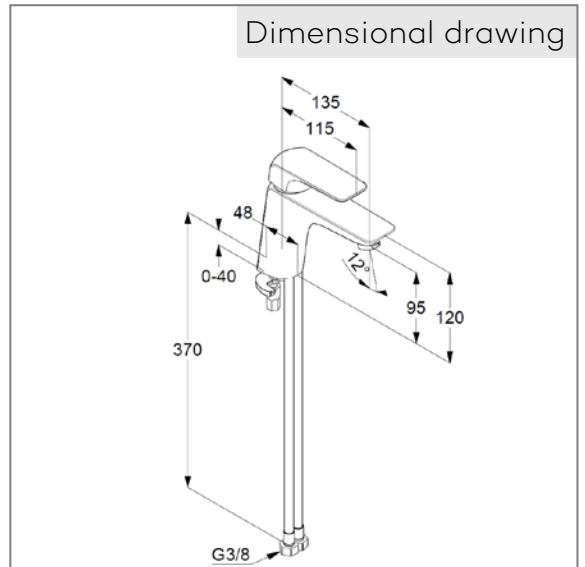

Finishes:
 05 chrome

Product picture

Advertisement

single lever basin mixer, manufacturer KLUDI GmbH & Co. KG
 KLUDI AMEO item no. 410260575
 type: single lever basin mixer, DN 15 / PN 10, chrome plated brass,
 solid lever chrome plated metal, ceramic cartridge K-36, PCA
 aerator M 24 x 1, flow rate 6 l/min at 3 bar, flexible high pressure
 supply tubes 3/8 inch with DVGW / W270 approval, rapid installa-
 tion set
 dimensions: height: 155 mm, nozzle height: 95 mm, projection: 135
 mm

Dimensional drawing

Flow rate diagram