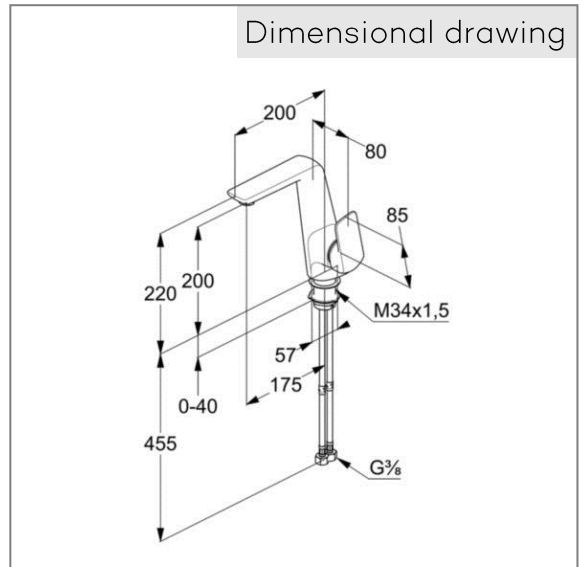

Product: KLUDI AMEO single lever basin mixer
DN15

Ref.: 410240575

Product description

single lever basin mixer DN 15
single hole mounted
solid lever
lateral actuation
ceramic cartridge
aerator M 24 x 1
flow rate 6 l/min at 3 bar
fixed spout
flexible high pressure supply tubes 3/8 inch
rapid installation set

Finishes:
05 chrome

Product picture

Dimensional drawing

Advertisement

single lever basin mixer, manufacturer KLUDI GmbH & Co. KG
KLUDI OBJEKTA item no. 410240575
type: single lever basin mixer, DN 15 / PN 10, with fixed spout,
chrome plated brass, solid lever chrome plated metal, with lateral
actuation, ceramic cartridge, aerator M 24 x 1, flow rate 6 l/min at
3 bar, flexible high pressure supply tubes 3/8 inch with DVGW /
W270 approval, rapid installation set