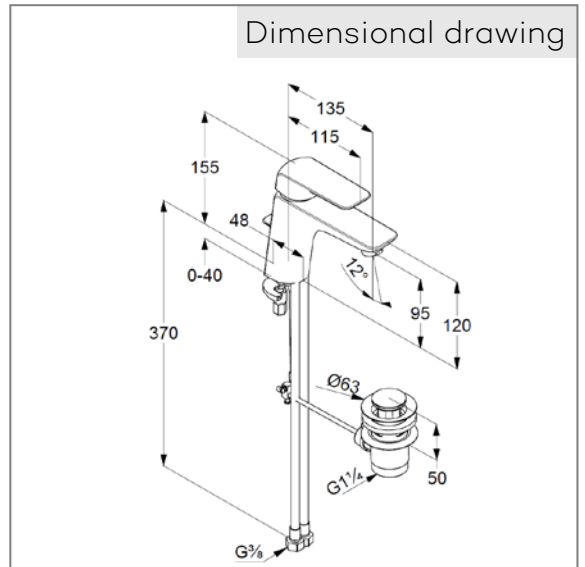

Finishes:
 05 chrome

Product picture

Advertisement

single lever basin mixer, manufacturer KLUDI GmbH & Co. KG
 KLUDI AMEO item no. 410230575
 type: single lever basin mixer, DN 15 / PN 10, chrome plated brass,
 with pop up waste 1 1/4 inch rod-pull and pull knob chrome plated,
 solid lever chrome plated metal, ceramic cartridge K-36, PCA
 aerator M 24 x 1, flow rate 6 l/min at 3 bar, flexible high pressure
 supply tubes 3/8 inch with DVGW / W270 approval, rapid installa-
 tion set
 dimensions: height: 155 mm, nozzle height: 95 mm, projection: 135
 mm

Dimensional drawing

Flow rate diagram