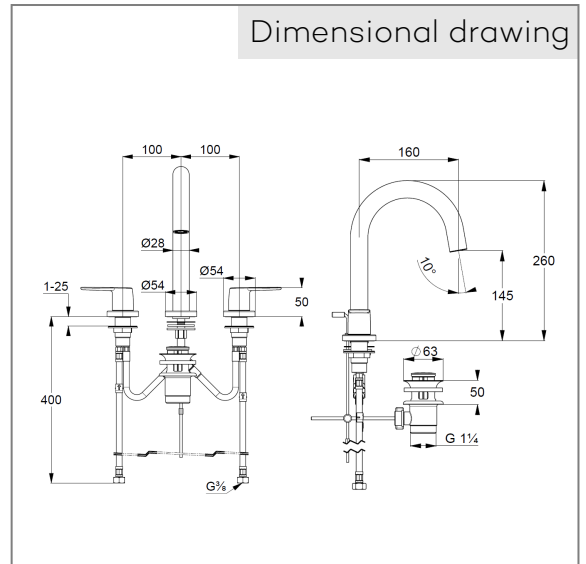

DN 15/ PN 10

Art. Nr. 403930575

basin mixer

3 hole mounted

solid lever, metal

aerator M24

ceramic headparts 90°

flow rate at 3 bar = 6 l/ min.

fixed spout

rapid installation set

pop up waste 1 1/4" metal

Product Picture

Dimensional drawing

Flow rate diagram