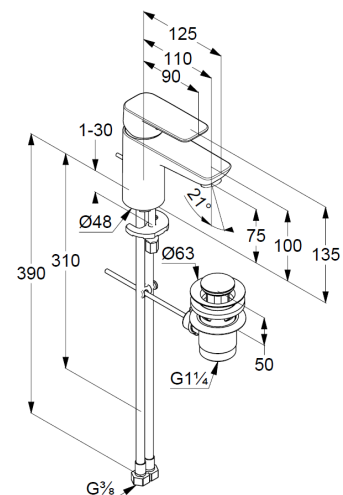

Technical Data

Product: KLUDI PURE&STYLE
single lever basin mixer 75
DN 15

Article-Nr.: 403820575

Surface: 05 chrome

Product description

manufacturer KLUDI GmbH & Co. KG
Typ: KLUDI PURE&STYLE
single lever basin mixer 75,
DN 15/ PN 10
Art. Nr. 403820575
basin mixer
single lever mixer
single hole mounted
solid handle, metal
aerator M24
ceramic cartridge with hotwater safety device
flow rate at 3 bar = 7 l/ min.
flexible hoses G 3/8 DVGW approved
rapid installation set
pop up waste 1 1/4" metal

Product Picture

Dimensional drawing

Flow rate diagram