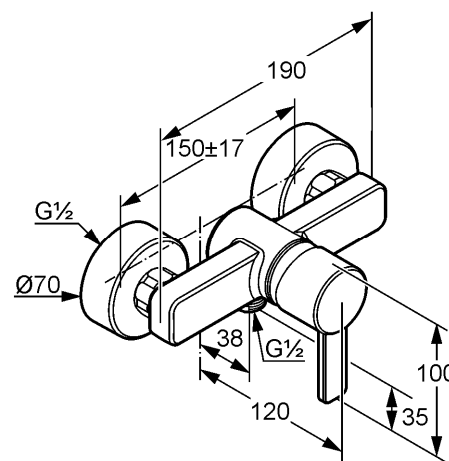

**Product:** KLUDI ZENTA single lever shower mixer DN 15

**Ref.:** 38870..75

**Product description**

single lever shower mixer DN 15  
 solid lever  
 wall fastening  
 flow class A  
 ceramic cartridge with hot water safety device  
 shower outlet G 1/2  
 protected against back flow  
 S unions  
 without shower set  
 noise group I  
 PA- IX 18637/IA

Finishes:  
 05 chrome  
 86 chrome/black  
 91 chrome/white

**Product picture**

**Advertisement**

- \* KLUDI GmbH & Co KG KLUDI ZENTA single lever shower mixer item no. 38870..75
- \*\* ceramic cartridge with hot water safety device Ø 35 mm, DIN EN 817
- \*\*\* plated brass, DIN 50930-6

single lever shower mixer, manufacturer KLUDI GmbH & Co KG KLUDI ZENTA single lever shower mixer item no. 38870..75, DN 15, finishes: 05 chrome; 86 chrome/black; 91 chrome/white plated brass, projection 120 mm, S unions 1/2 x 3/4 inch, flow class A (max. 0,25 l/s), solid lever, noise level DIN EN 4109 group I, report no. PA- IX 18637/IA, type: single lever shower mixer DN 15, protected against back flow DIN EN 1717, shower outlet 1/2 inch, lever projection 77 mm, ceramic cartridge with hot water safety device Ø 35 mm, for pressure type water heater, for continuous line heater, PN 10,

**Dimensional drawing**

**Flow rate diagram**