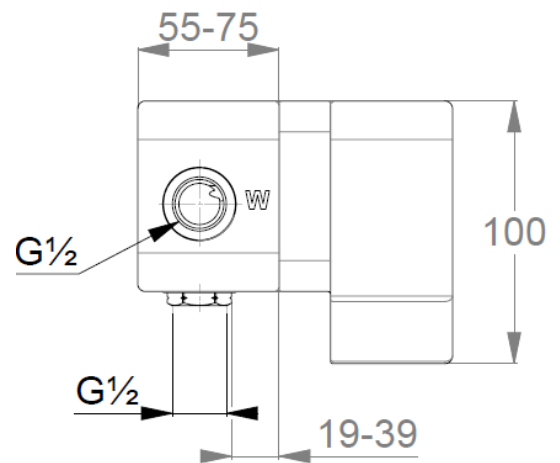

Technical Data

Product: KLUDI concealed shower mixer,
DN 15

Article-Nr.: 38828

Surface:

Product description

manufacturer KLUDI GmbH & Co. KG

Typ: KLUDI concealed shower mixer,
DN 15/ PN 10

Art. Nr. 38828

concealed shower mixer

single lever mixer

shower outlet 1/2 inch

ceramic cartridge with hotwater safety device

flow rate at 3 bar = 32 l/ min.

Product Picture

Dimensional drawing

Flow rate diagram