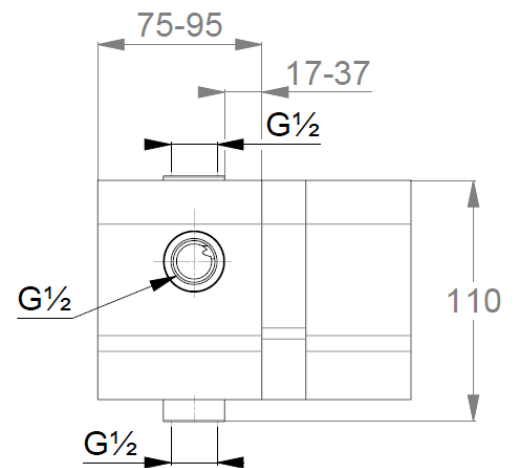

Technical Data

Product: KLUDI concealed bath/ shower mixer, DN 15

Article-Nr.: 38636

Surface:

Product description

manufacturer KLUDI GmbH & Co. KG
Typ: KLUDI concealed bath and shower mixer, DN 15/ PN 10
Art. Nr. 38636
concealed bath-shower mixer
single lever mixer
shower outlet 1/2 inch
bath outlet 1/2 inch
ceramic cartridge with hotwater safety device
flow rate at 3 bar = 24 l/ min.

Product Picture

Dimensional drawing

Flow rate diagram