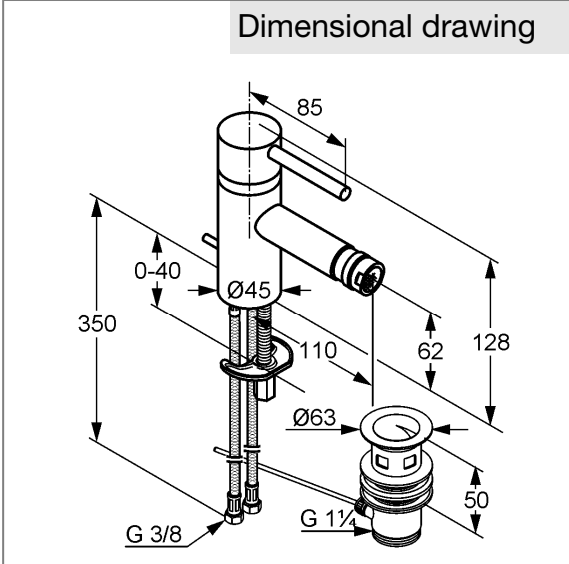

**Product:** KLUDI BOZZ single lever bidet mixer DN 10

**Ref.:** 385330576

**Product description**

single lever bidet mixer DN 10  
 solid lever  
 single hole mounted  
 flow class Z  
 ball-joint PCA aerator M 24 x I  
 ceramic cartridge with hot water safety device  
 pop up waste 1 1/4 inch  
 rapid installation set  
 flexible high pressure supply tubes G 3/8  
 noise group I  
 P- IX 19189 / IO

Finishes:  
 05 chrome

**Product picture**

**Advertisement**

- \* KLUDI GmbH & Co KG KLUDI BOZZ bidet single lever mixer item no. 385330576
- \*\* ceramic cartridge with hot water safety device Ø 35 mm, DIN EN 817
- \*\*\* brass, DIN 50930-6

bidet single lever mixer, manufacturer KLUDI GmbH & Co KG KLUDI BOZZ bidet single lever mixer item no. 385330576, DN 10, chrome plated brass, ceramic cartridge with hot water safety device Ø 35 mm, solid lever, noise level DIN EN 4109 group I, report no. P- IX 19189 / IO, type: bidet single lever mixer DN 10, flow class Z (max. 0,11 l/s), ball joint PCA aerator M 24 X I, flexible high pressure supply tubes 3/8 inch with DVGW / KIWA / WRAS / CSTB approval with metal body length 350 mm, nozzle projection 110 mm, nozzle height 62 mm, lever projection 85 mm, rapid installation set, pop up waste 1 1/4 inch, overall length 128 mm, for pressure type water heater, continuous line heater, PN 10,

**Dimensional drawing**

**Flow rate diagram**