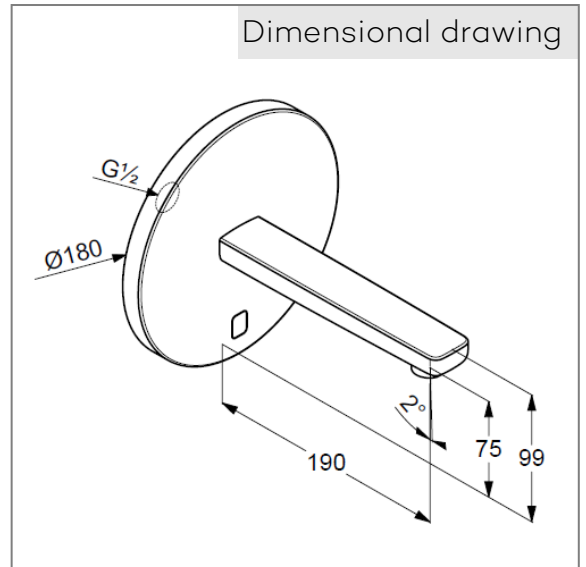

## Technical Data

KLUDI ZENTA  
electronic controlled basin mixer  
pre- installation set  
190 mm

Ref.:  
3850305

Finishes:  
05 chrome

Product description  
Manufacturer KLUDI GmbH & Co. KG  
Typ: KLUDI ZENTA  
Electronic controlled basin mixer  
Ref.: 3850305  
electronic controlled basin mixer  
6V battery or 230V main adapter  
trim set without pre-installation set  
pre installation set KLUDI Art. Nr. 38003 and 38004  
for cold water or mixed water  
optical object registration  
Aerator, S-Pointer M24  
flow rate at 3 bar = 5 l/ min.  
activation optoelectrical  
maximum water run- time ca. 1 minute  
safety class IP65  
Hygienic flushing

Product picture

Dimensional drawing

Flow rate diagram